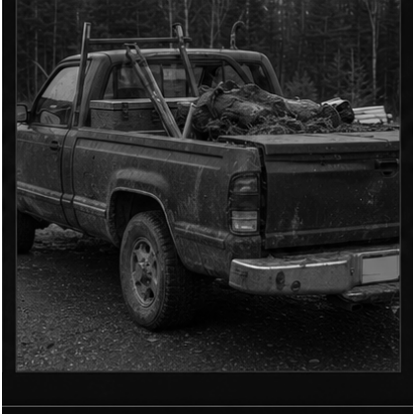

SUPPORT PICTURE TRUCK

Gabe's nephews' truck

Whose: Gabe's nephews

Gabe's nephews arrive with another working bush truck to help finish the claim lines when the crew needs more capacity.

Shoot days: Shoot Day 5 - Wed Aug 19 | Shoot Day 9 - Tue Aug 25 | Shoot Day 12 - Fri Aug 28

Scenes: 5