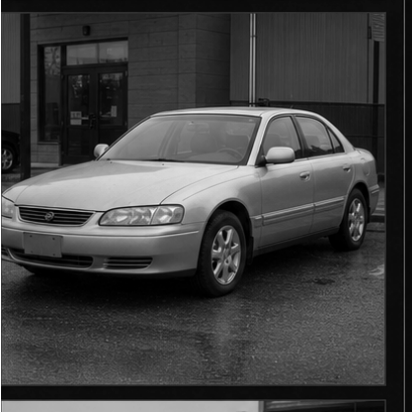

The Golden Rule Vehicles Visual Lookbook

Grayscale visual references | 9 records | Generated 2026-07-09 04:49 PM

ANTAGONIST PICTURE VEHICLE

Vincent's map vehicle

Whose: Vincent

Vincent's practical antagonist vehicle carries maps, junk, booster cables, and the claim-jumper pressure around Pete's crew.

Shoot days: Shoot Day 10 - Wed Aug 26 | Shoot Day 11 - Thu Aug 27

Scenes: 3

CHARACTER PICTURE CAR

Frederick's Arizona car

Whose: Frederick

Frederick's car has Arizona plates and an American bumper decal; it is introduced by stealing Pete's parking spot and later gets door/windshield business.

Shoot days: Shoot Day 2 - Fri Aug 14 | Shoot Day 4 - Tue Aug 18 | Shoot Day 11 - Thu Aug 27

Scenes: 3

CHARACTER PICTURE TRUCK

Billy's big truck

Whose: Billy

Billy's oversized truck is cluttered with stuff and a crossword newspaper, gets its headlight smashed by Jessica, and remains part of their comic tension.

Scenes: 22

HERO PICTURE TRUCK

Sam's prospecting truck

Whose: Sam Rule

Sam's signed prospecting truck is the old-school claim-staking vehicle, marked with the Rule family business name and used for towing, hauling camp gear, and bush work.