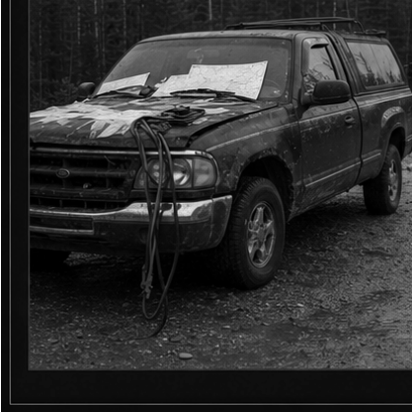

The Golden Rule Vehicles Visual Lookbook

Grayscale visual references | 9 records | Generated 2026-07-09 04:49 PM

ANTAGONIST PICTURE VEHICLE

Vincent's map vehicle

Whose: Vincent

Vincent's practical antagonist vehicle carries maps, junk, booster cables, and the claim-jumper pressure around Pete's crew.

Shoot days: Shoot Day 10 - Wed Aug 26 | Shoot Day 11 - Thu Aug 27

Scenes: 3

CHARACTER PICTURE CAR

Frederick's Arizona car

Whose: Frederick

Frederick's car has Arizona plates and an American bumper decal; it is introduced by stealing Pete's parking spot and later gets door/windshield business.

Shoot days: Shoot Day 2 - Fri Aug 14 | Shoot Day 4 - Tue Aug 18 | Shoot Day 11 - Thu Aug 27

Scenes: 3

CHARACTER PICTURE TRUCK

Billy's big truck

Whose: Billy

Billy's oversized truck is cluttered with stuff and a crossword newspaper, gets its headlight smashed by Jessica, and remains part of their comic tension.

Scenes: 22

HERO PICTURE TRUCK

Sam's prospecting truck

Whose: Sam Rule

Sam's signed prospecting truck is the old-school claim-staking vehicle, marked with the Rule family business name and used for towing, hauling camp gear, and bush work.