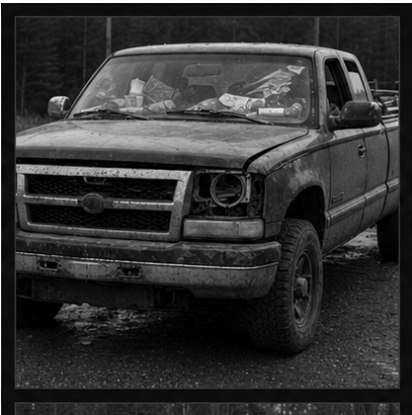

The Golden Rule Vehicles Visual Lookbook

Grayscale visual references | 9 records | Generated 2026-07-09 04:49 PM

ANTAGONIST PICTURE VEHICLE

Vincent's map vehicle

Whose: Vincent

Vincent's practical antagonist vehicle carries maps, junk, booster cables, and the claim-jumper pressure around Pete's crew.

Shoot days: Shoot Day 10 - Wed Aug 26 | Shoot Day 11 - Thu Aug 27

Scenes: 3

CHARACTER PICTURE CAR

Frederick's Arizona car

Whose: Frederick

Frederick's car has Arizona plates and an American bumper decal; it is introduced by stealing Pete's parking spot and later gets door/windshield business.

Shoot days: Shoot Day 2 - Fri Aug 14 | Shoot Day 4 - Tue Aug 18 | Shoot Day 11 - Thu Aug 27

Scenes: 3

CHARACTER PICTURE TRUCK

Billy's big truck

Whose: Billy

Billy's oversized truck is cluttered with stuff and a crossword newspaper, gets its headlight smashed by Jessica, and remains part of their comic tension.

Scenes: 22

HERO PICTURE TRUCK

Sam's prospecting truck

Whose: Sam Rule

Sam's signed prospecting truck is the old-school claim-staking vehicle, marked with the Rule family business name and used for towing, hauling camp gear, and bush work.